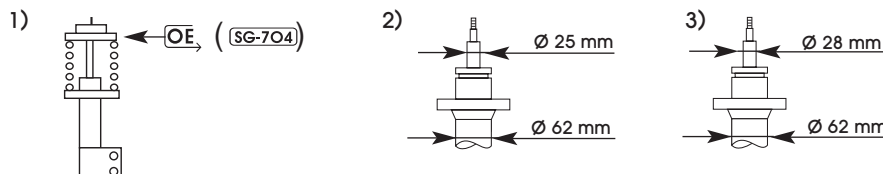

MODEL FAHRZEUG MODELE	YEAR JAHR ANNEE	FRONT/VORNE/AVANT				REAR/HINTEN/ARRIERE			
		PREMIUM Oil	EXCEL-G Twin-tube Gas	GAS-A-JUST Mono-tube Gas		PREMIUM Oil	EXCEL-G Twin-tube Gas	GAS-A-JUST Mono-tube Gas	

Fiat Commercial (I)

Ducato

(280, 290) Exc. Maxi	6.86- 94	635851				445022			
		915813	SM1801						
(280, 290) Exc. Maxi	5.84- 94	635851				445092			
		915813	SM1801						
Express 10-13-15 (280, 290)	6.86- 94	635851				445022			
		915813	SM1801			= 570mm			
10Q (230) Incl. Exc. H/D, Camping Car	94-12.01	635806²⁾					344283		
		915808	MB1905 SM1920 L SM1921 R (SG-704)¹⁾						
14Q (230) Incl. Exc. H/D, Camping Car	94-12.01	635806²⁾					344284		
		915808	MB1905 SM1920 L SM1921 R (SG-704)¹⁾						
18Q (230) Incl. Exc. H/D, Camping Car	94-12.01	635807³⁾					345021		
			MB1905 SM1920 L SM1921 R (SG-704)¹⁾						
Camping Car Grand Export (230)	94-12.01	635807³⁾							
			MB1905 SM1920 L SM1921 R (SG-704)¹⁾						
(244) Exc. H/D	1.02- 6.06	635806²⁾					344283		
			MB1905 SM1926 L SM1927 R						
(244) Exc. H/D	1.02- 6.06	635807³⁾					345041		
			MB1905 SM1926 L SM1927 R