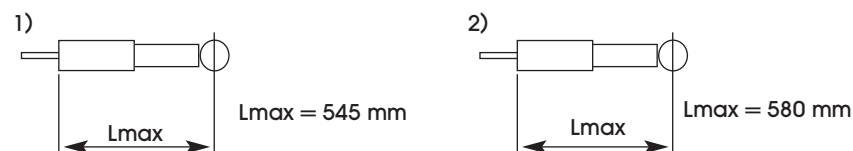

Traffic P Series

P3** → 3373 	81- 82	635909 L³⁾ 635908 R⁴⁾							

3) OE = 7700 718 591
4) OE = 7700 718 592