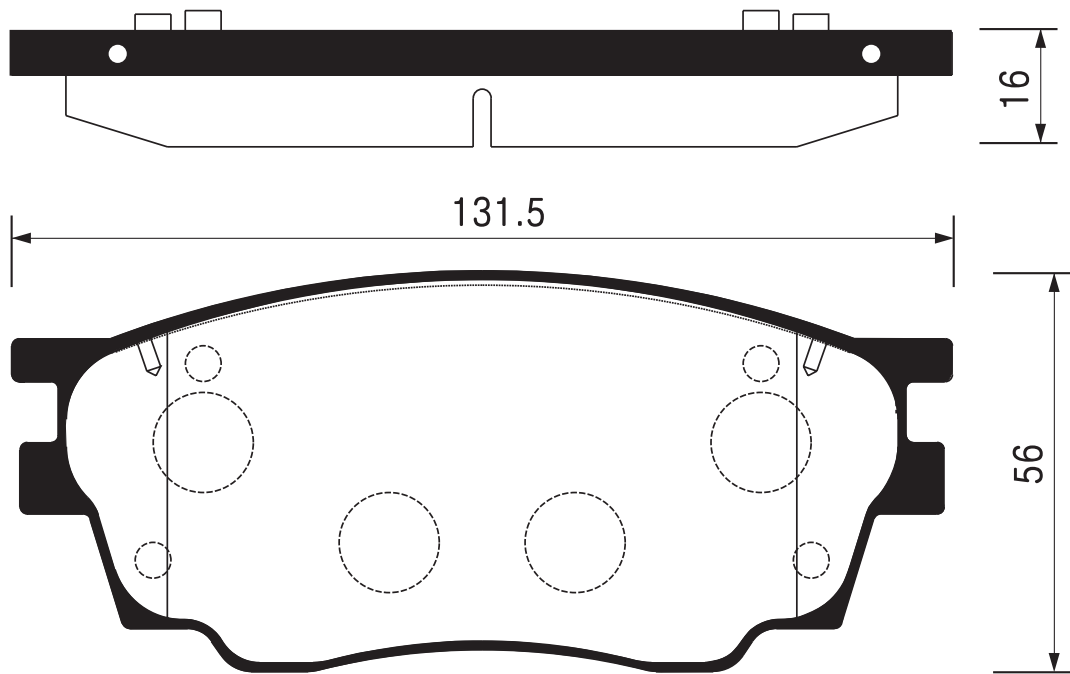

176	PO	AK	MK	DB	FMSI	WVA
	FR					

SP 2027	MAZDA					
	MAZDA M6 FRT (CHINA ONLY)