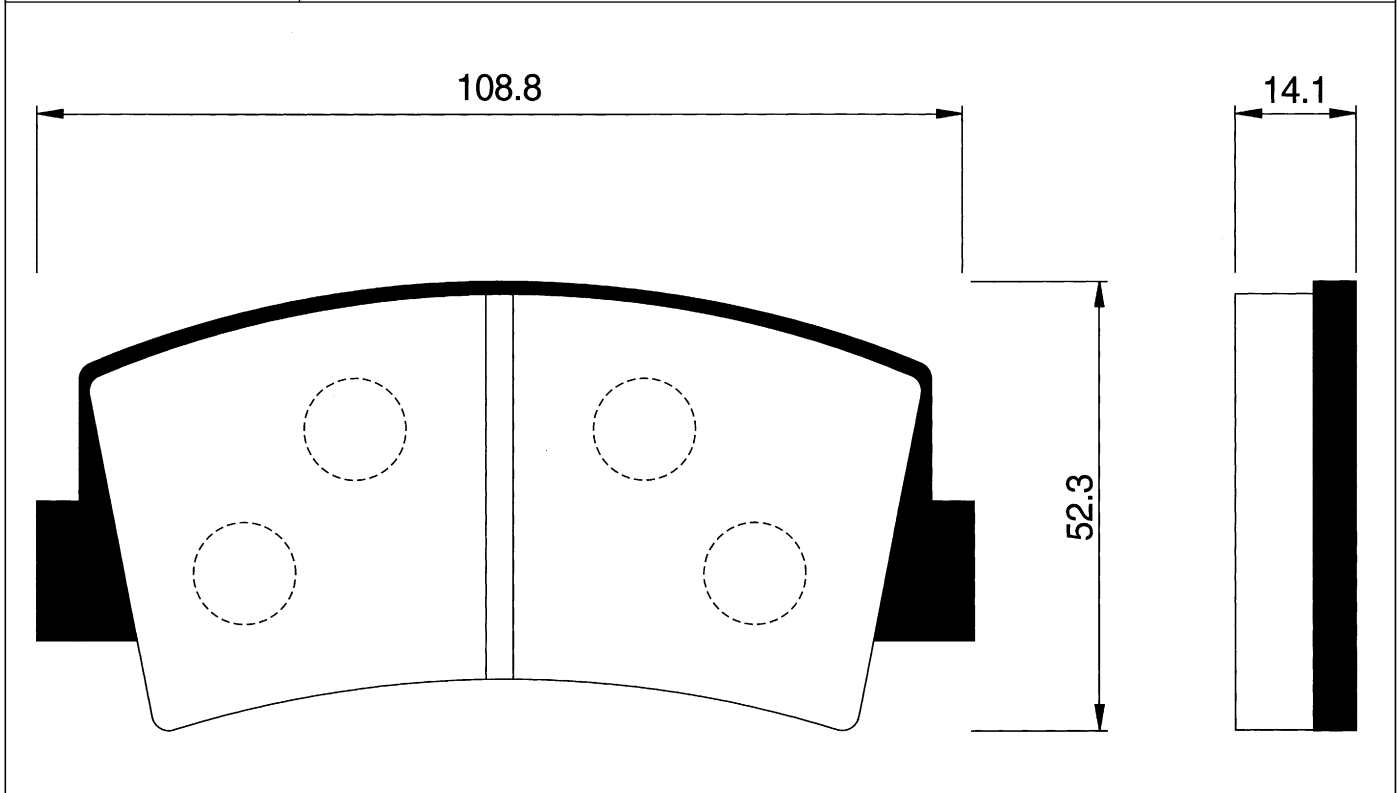

3	PO	AK	MK	DB	FMSI	WVA
	FR	AN-76K	D3003	40	7009-D76	20313

SP1012 MAZDA, FORD
929, RX2, RX4, RX7, B1800 PICK UP, COURIER PICK UP